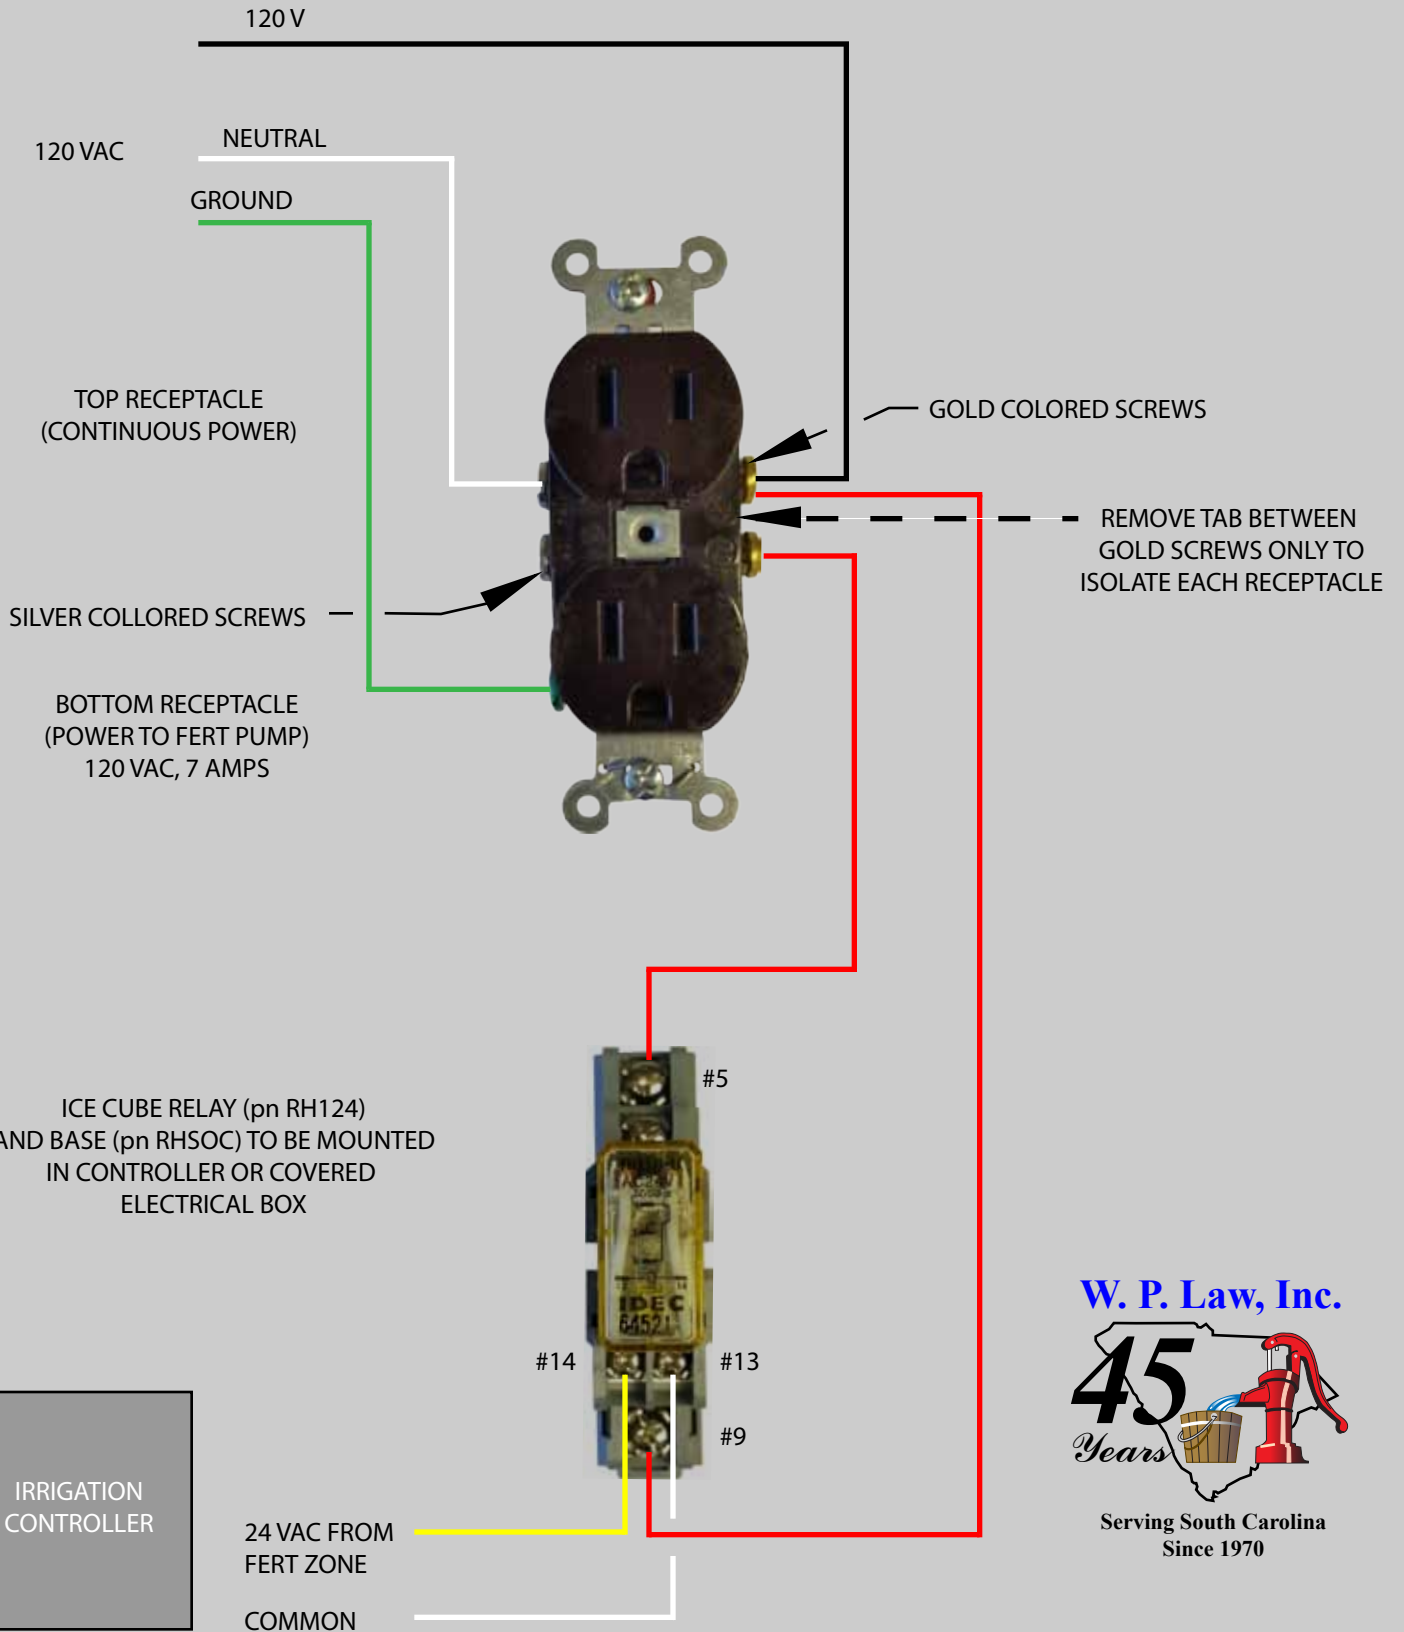

# FERTILIZER / CHEMICAL PUMP START RELAY

W. P. Law, Inc.

Serving South Carolina  
Since 1970

[www.wplawinc.com/wiring](http://www.wplawinc.com/wiring)