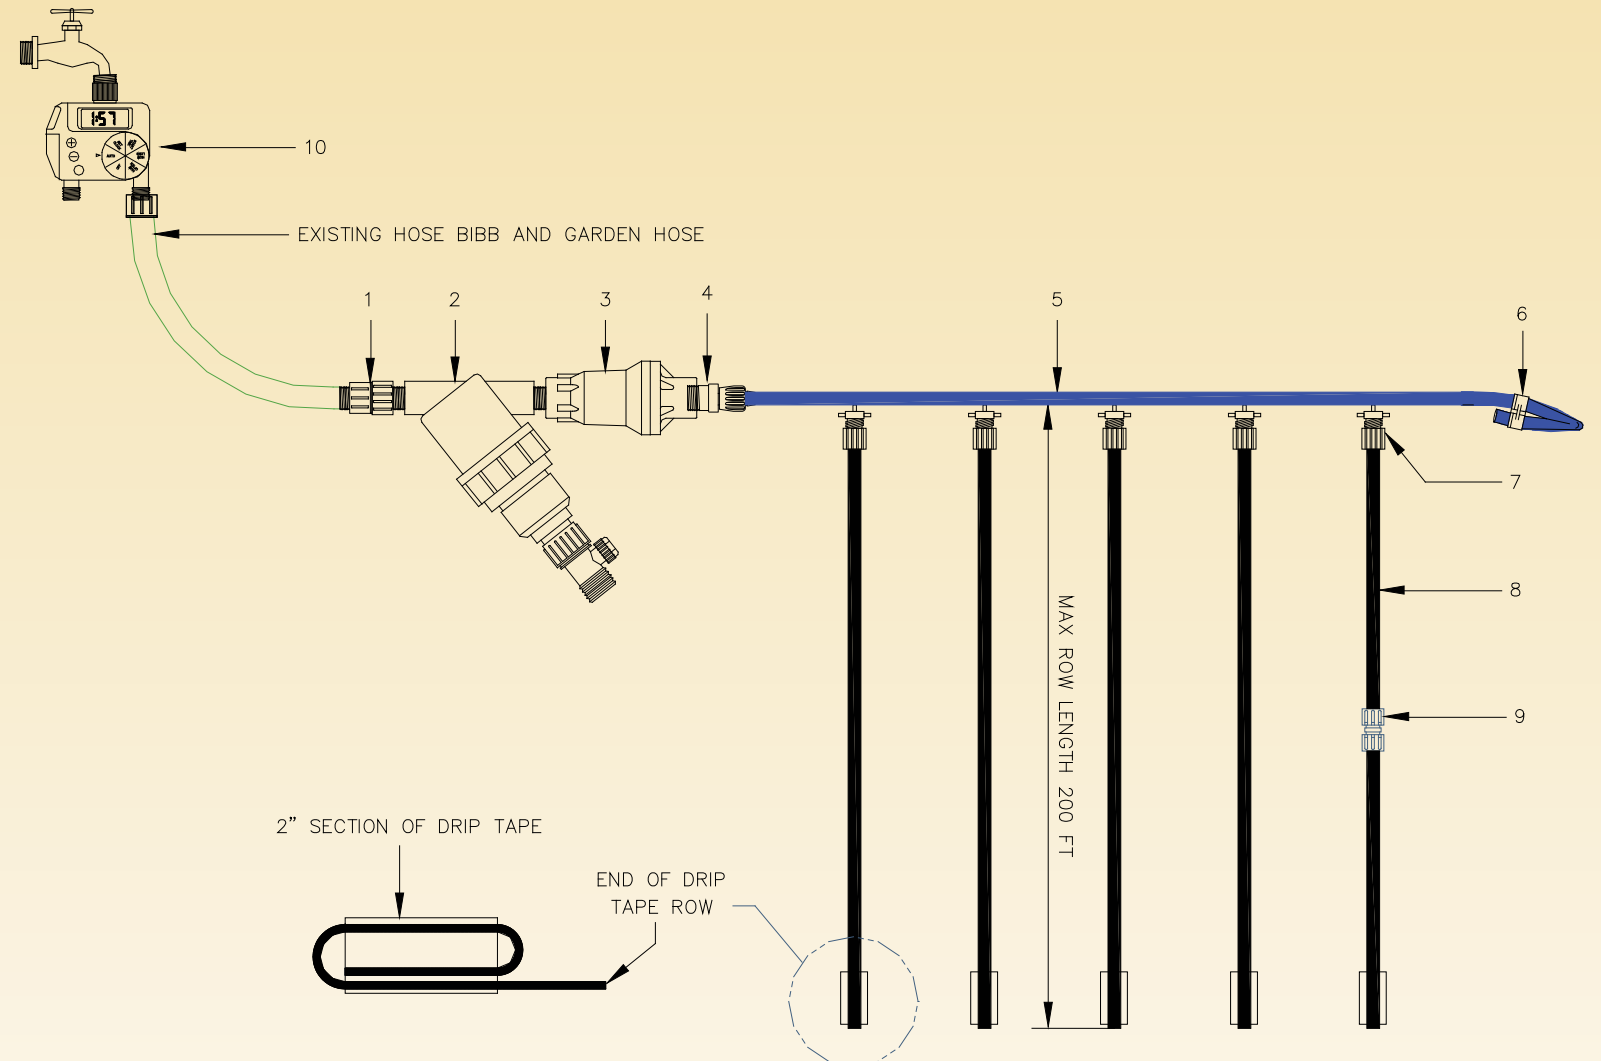

Garden and Shrub Drip Irrigation Kit

HOME SHRUBBERY DRIP DESIGN

- 1 - 3/4" FHT X 3/4" FPT ADAPTER PVC (AP106)
- 2 - 3/4" AG PRODUCTS 150 MESH FILTER (YF07155)
- 3 - 3/4" SENNIGER 10 PSI REGULATOR (SNPMR10LF)
- 4 - 3/4" MPT X 16MM POWERLOC (16MA07)
- 5 - 16MM POWERLOC TEE (16T)
- 6 - 16MM POWERLOC EL (169L)
- 7 - RAINBIRD XBS 16MM TUBING (XBS100) (100'/ROLL)
- 8 - RAIN BIRD XERIBUG EMITTER (0.5,1.0,2.0 GPH) (I.E. XB05)
- 9 - END CLAMP FOR 16MM (16EC)
- 10 - HOSE FAUCET TIMER (HFTIMER)

XERIBUG PUNCH TOOL (XTTOOL)

HOME GARDEN DRIP DESIGN

- 1 - 3/4" FHT X 3/4" FPT ADAPTER PVC (AP106)
- 2 - 3/4" AG PRODUCTS 150 MESH FILTER (YF07155)
- 3 - 3/4" SENNIGER 10 PSI REGULATOR (SNPMR10LF)
- 4 - 3/4" MPT X 16MM POWERLOC (16MA07)
- 5 - RAINBIRD XBS 16MM TUBING (XBS100) (100'/ROLL)
- 6 - END CLAMP FOR 16MM (16EC)
- 7 - LOCK SLEEVE X .250 ADAPTER (TAPEB250)
- 8 - CHAPIN 8MIL 12" SPACING .5GPM/100' (CH5081245-10)
- 9 - LOCK SLEEVE COUPLING (TAPEC)
- 10 - HOSE FAUCET TIMER (HFTIMER)

JAIN QUICK PUNCH (PUNCH125)

Pumping & Piping Systems

www.wplawinc.com