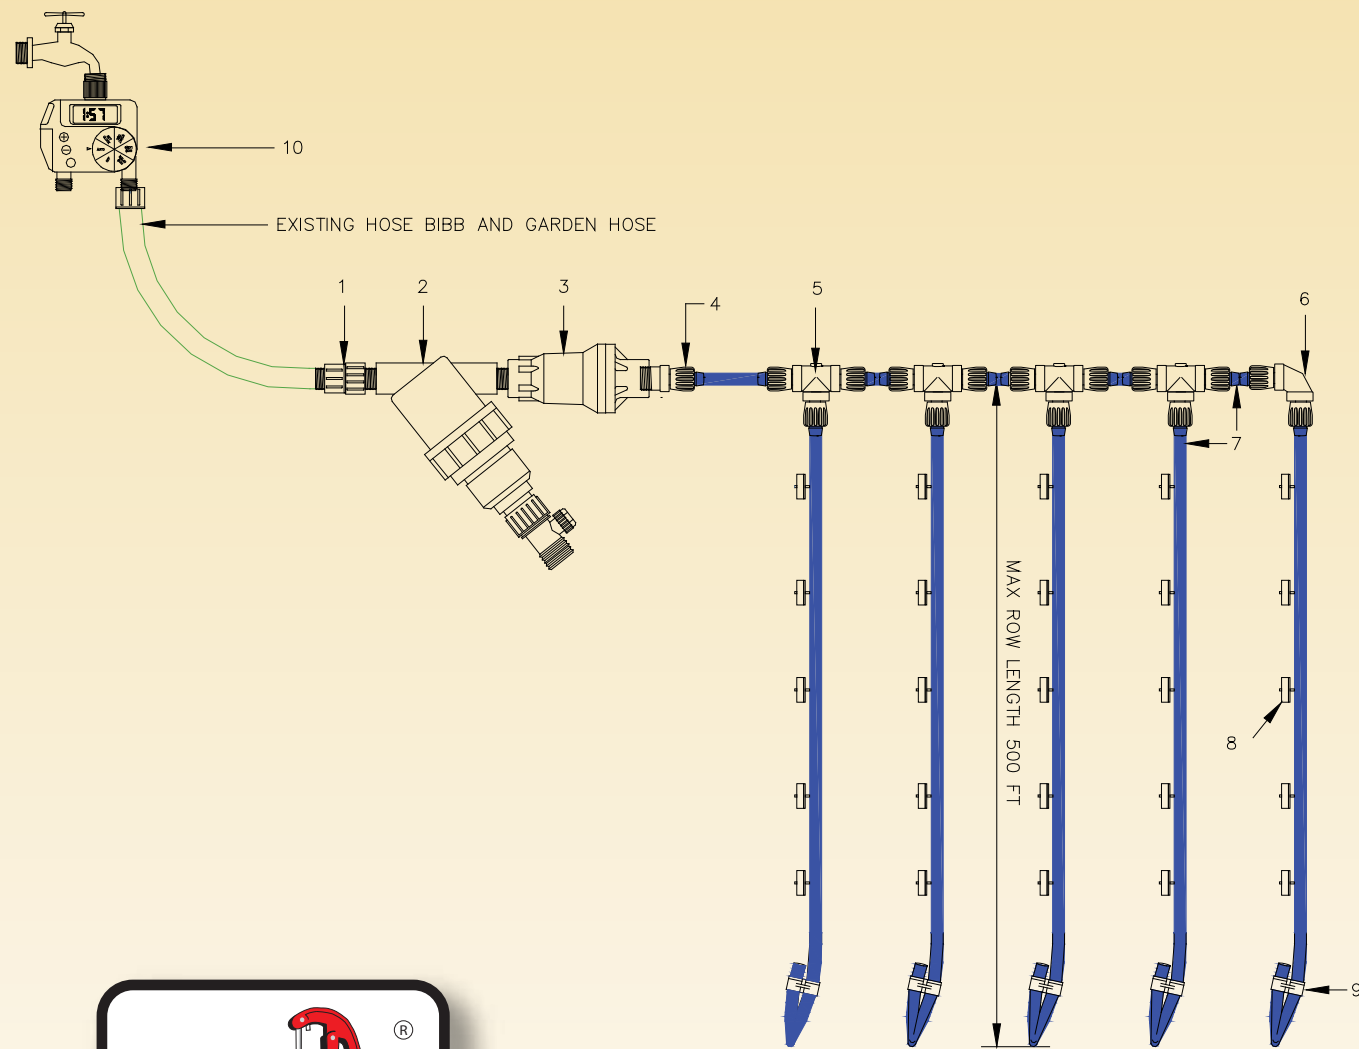

Garden and Shrub Drip Irrigation Kit

HOME SHRUBBERY DRIP DESIGN

- 1 - 3/4" FHT X 3/4" FPT ADAPTER PVC (AP106)
- 2 - 3/4" AG PRODUCTS 150 MESH FILTER (YF07155)
- 3 - 3/4" SENNIGER 10 PSI REGULATOR (SNPMR10LF)
- 4 - 3/4" MPT X 16MM POWERLOC (16MA07)
- 5 - 16MM POWERLOC TEE (16T)
- 6 - 16MM POWERLOC EL (169L)
- 7 - RAINBIRD XBS 16MM TUBING (XBS100) (100'/ROLL)
- 8 - RAIN BIRD XERIBUG EMITTER (0.5,1.0,2.0 GPH) (I.E. XB05)
- 9 - END CLAMP FOR 16MM (16EC)
- 10 - HOSE FAUCET TIMER (HFTIMER)

XERIBUG PUNCH TOOL (XTTOOL)

HOME GARDEN DRIP DESIGN

- 1 - 3/4" FHT X 3/4" FPT ADAPTER PVC (AP106)
- 2 - 3/4" AG PRODUCTS 150 MESH FILTER (YF07155)
- 3 - 3/4" SENNIGER 10 PSI REGULATOR (SNPMR10LF)
- 4 - 3/4" MPT X 16MM POWERLOC (16MA07)
- 5 - RAINBIRD XBS 16MM TUBING (XBS100) (100'/ROLL)
- 6 - END CLAMP FOR 16MM (16EC)
- 7 - LOCK SLEEVE X .250 ADAPTER (TAPEB250)
- 8 - CHAPIN 8MIL 12" SPACING .5GPM/100' (CH5081245-10)
- 9 - LOCK SLEEVE COUPLING (TAPEC)
- 10 - HOSE FAUCET TIMER (HFTIMER)

JAIN QUICK PUNCH (PUNCH125)

Pumping & Piping Systems

www.wplawinc.com