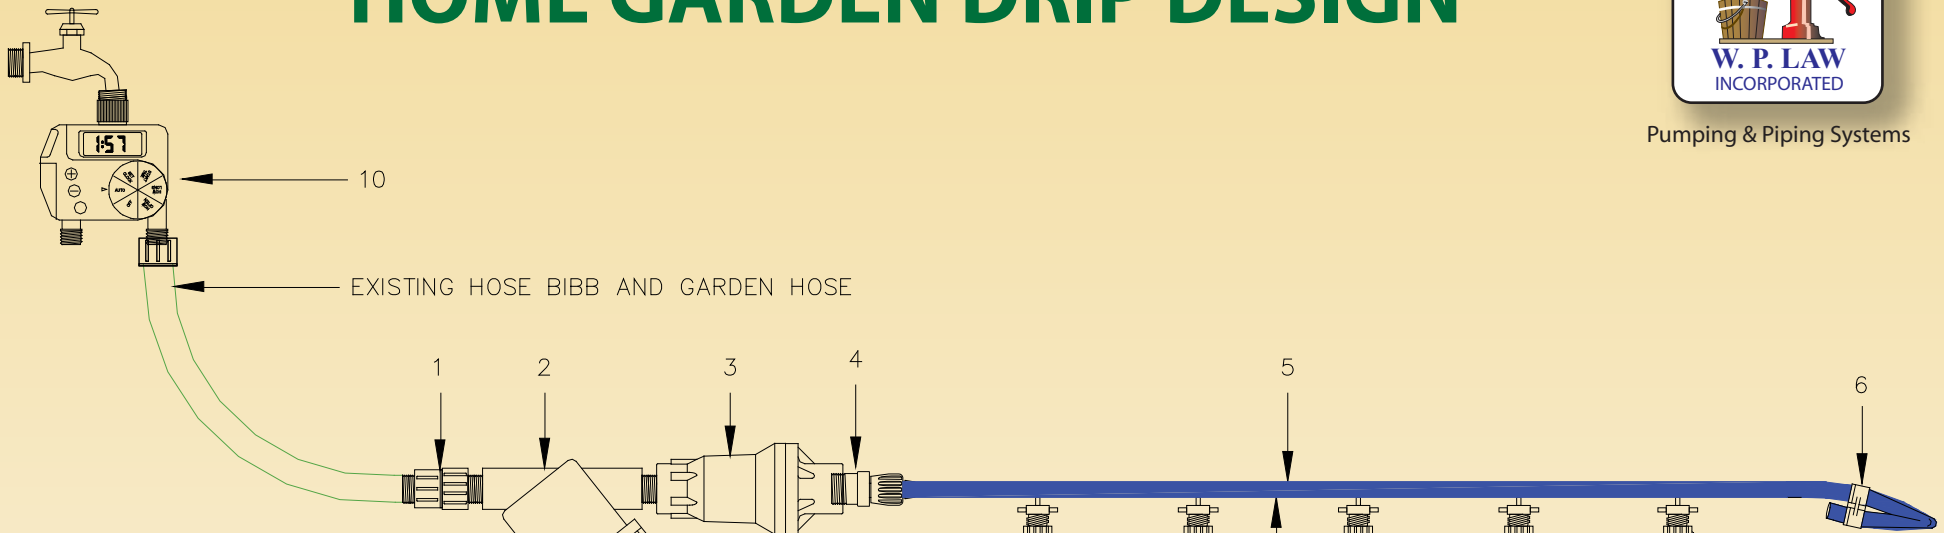

HOME GARDEN DRIP DESIGN

Pumping & Piping Systems

- 1 - 3/4" FHT X 3/4" FPT ADAPTER PVC (AP106)
- 2 - 3/4" AG PRODUCTS 150 MESH FILTER (YF07155)
- 3 - 3/4" SENNIGER 10 PSI REGULATOR (SNPMR10LF)
- 4 - 3/4" MPT X 16MM POWERLOC (16MA07)
- 5 - RAINBIRD XBS 16MM TUBING (XBS100) (100'/ROLL)
- 6 - END CLAMP FOR 16MM (16EC)
- 7 - LOCK SLEEVE X .250 ADAPTER (TAPEB250)
- 8 - CHAPIN 8MIL 12" SPACING .5GPM/100' (CH5081245-10)
- 9 - LOCK SLEEVE COUPLING (TAPEC)
- 10 - HOSE FAUCET TIMER (HFTIMER)

JAIN QUICK PUNCH (PUNCH125)

2" SECTION OF DRIP TAPE