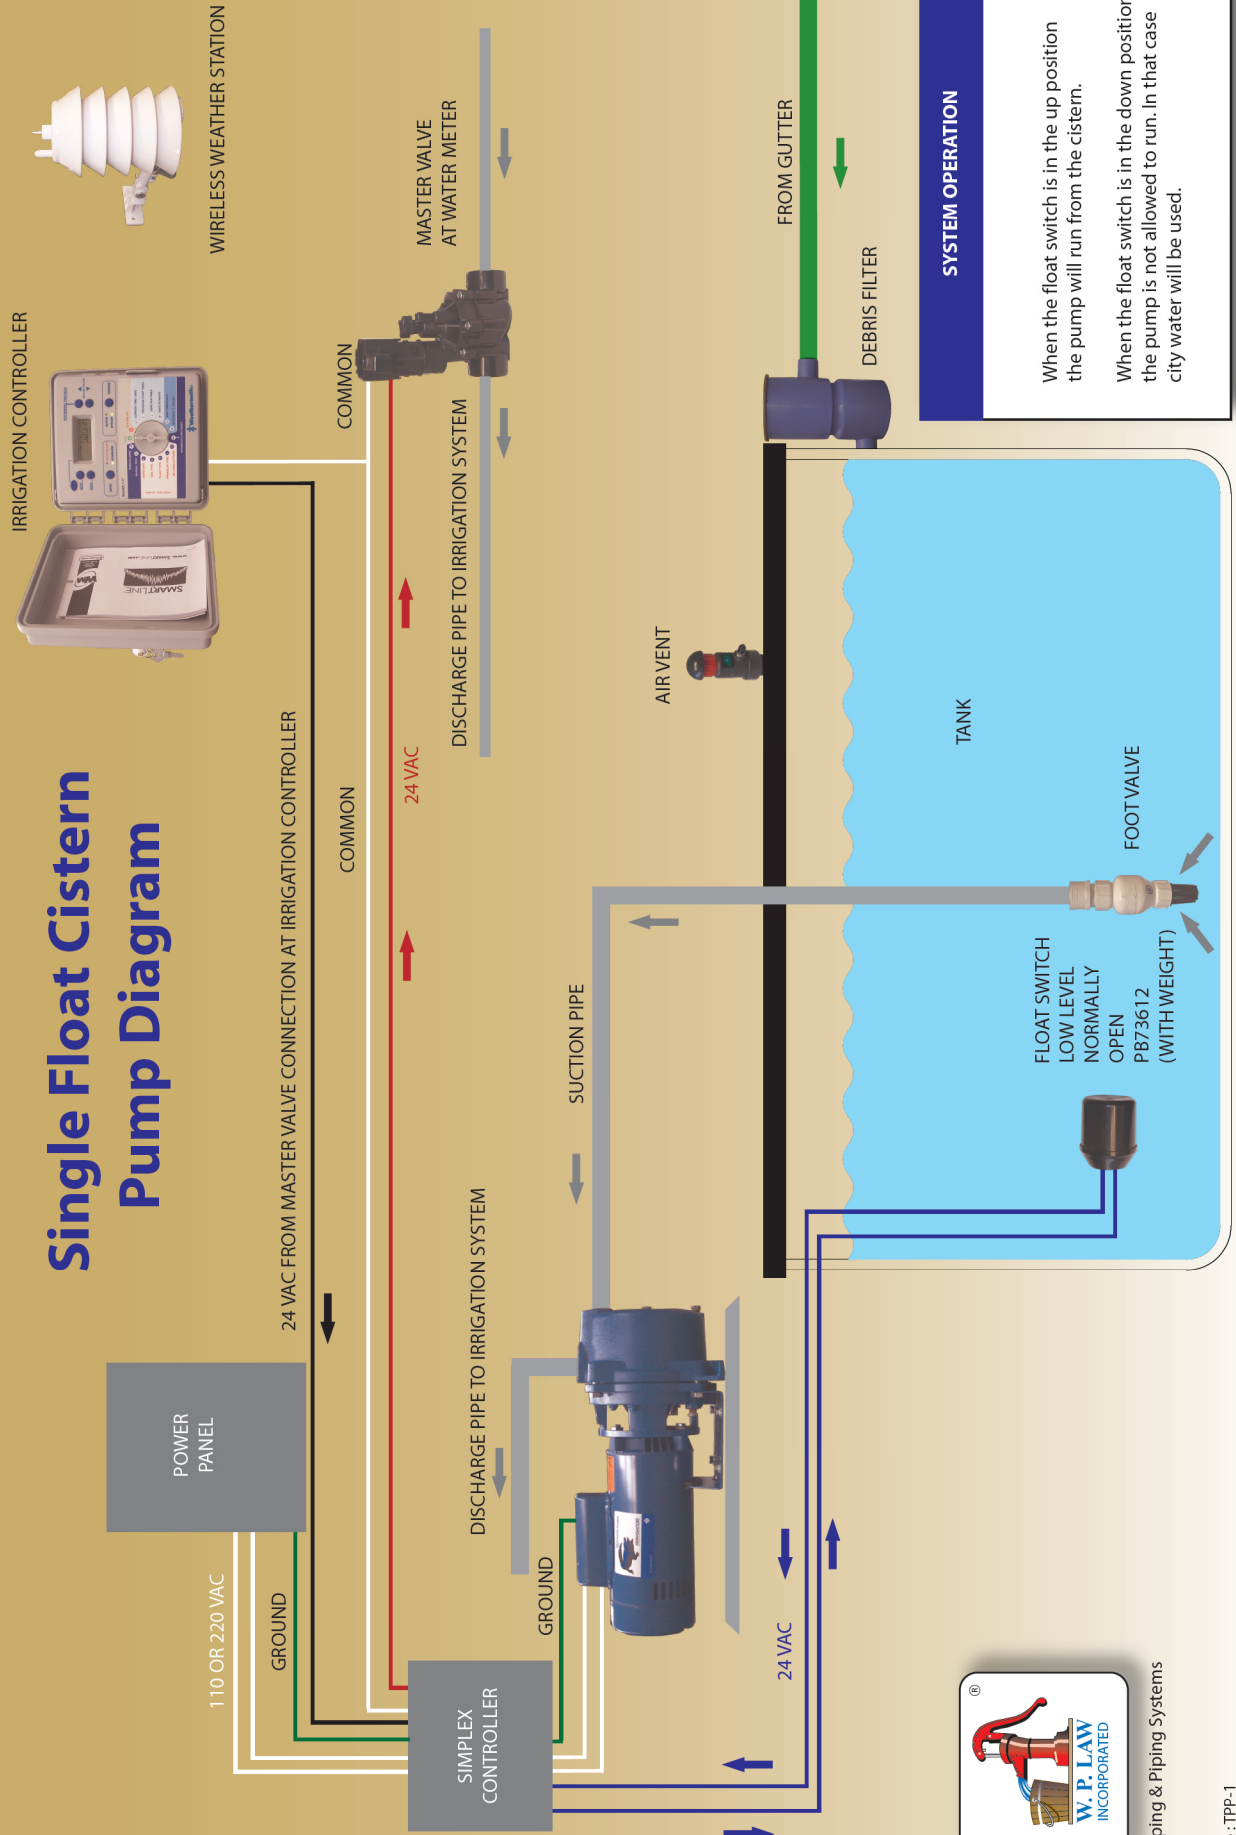

Single Float Cistern Pump Diagram

SYSTEM OPERATION

When the float switch is in the up position the pump will run from the cistern.

When the float switch is in the down position, the pump is not allowed to run. In that case city water will be used.

Pumping & Piping Systems