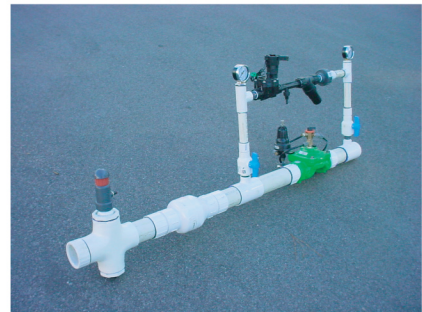

PRODUCT LINE

CONTROLS AND SYSTEM MANAGEMENT

TEMPUS
GROWSPHERE
BERMAD
RAINBIRD
BANNER

PRODUCT LINE

FERTILIZER & CHEMICAL INJECTION EQUIPMENT

AGRI-INJECT
FLO-TEC
MIXRITE
MAZZEI
STENNER

PRODUCT LINE

OVERHEAD IRRIGATION EQUIPMENT